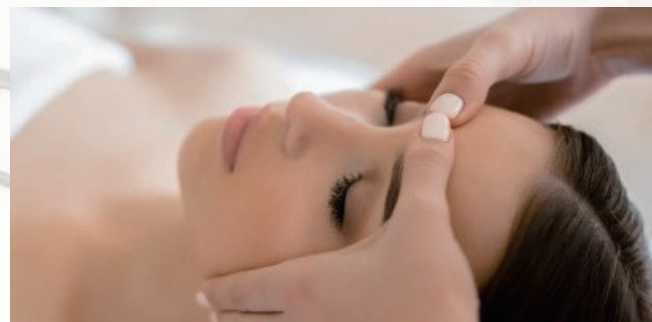

## Facial フェイシャル

After cleansing your face with the soft lather of soap containing collagen, the lymphatic system of the décolleté and face will be drained.

(This treatment is expected to be effective in exfoliating, lifting, and caring for sunburns.)

コラーゲン配合石鹸のモコモコ泡で顔を洗浄後、デコルテ&お顔のリンパを流していきます。(角質除去効果、リフトアップ効果、日焼後のケアに効果が期待できる施術です)

60min ¥14,000

80min ¥18,000 / 琉球粘土炭酸ジェルパック含む  
Including Diamond Skin Gel Pack